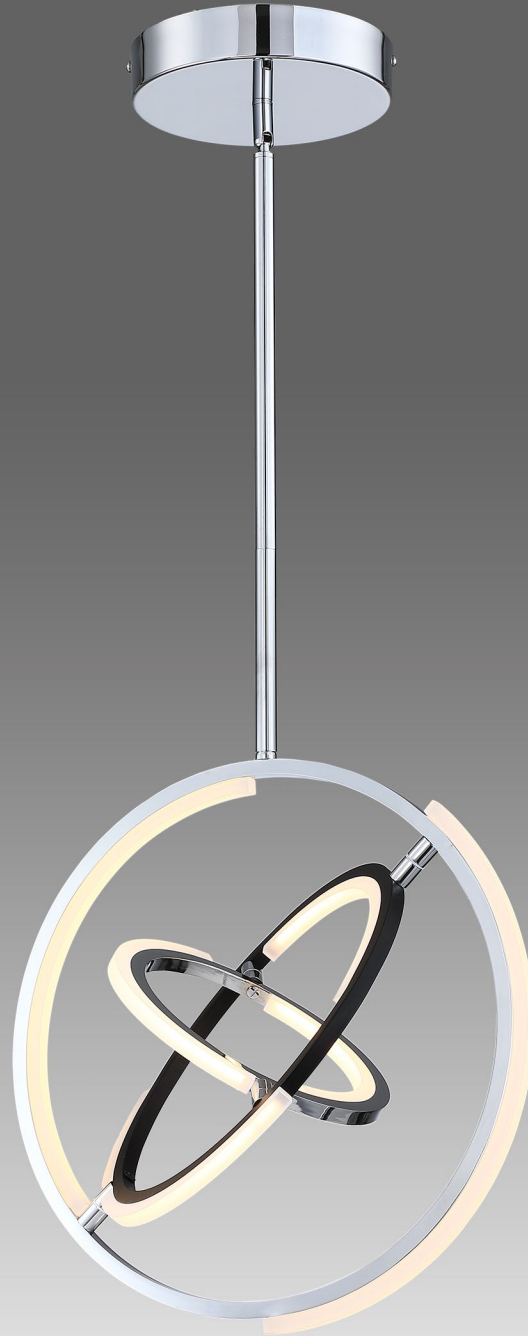

AC6740PN, BB
17"D. x 17"BH.
50W LED
(Raw 5000lm; Del. 3500)
(3*12"+ 1*6" Rods Included)