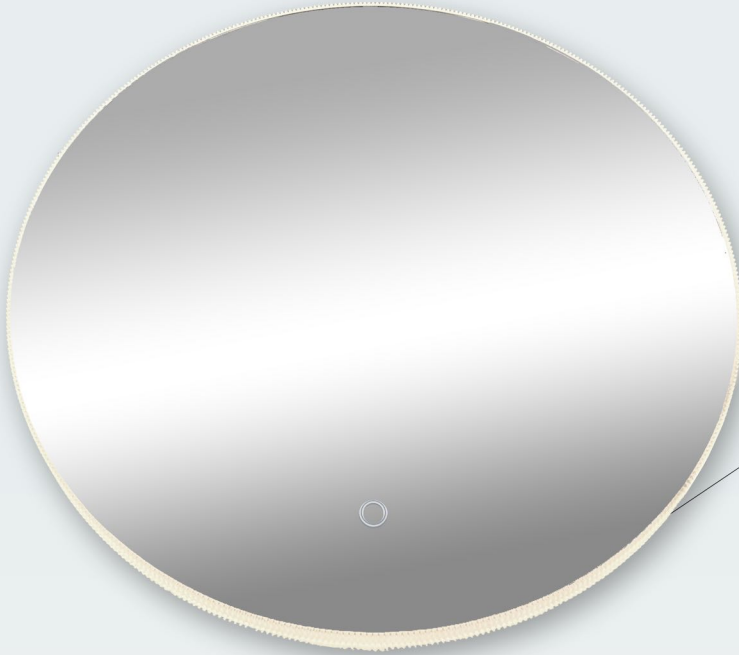

Linen Shade Close Up

AC11831BB
17"D. x 9.5"BH.
4 x 60 W.M.
*

AC11832BB
23.5"D. x 12"BH.
6 x 60 W.M.
*

* Rods included: 1x6" + 3x12"

Trilogy Collection

Finish: Polished Nickel & Black
Material: Metal
Bulb Type: LED

Copper-free mirror glass

For more information visit

www.artcraftlighting.com

AM328

23.5"L. x 31.5"H.

21W LED

(Raw 2100lm; Del. 950lm)

(Rectangular - LED inlay)

AM331

23.5"L. x 31.5"H.

32W LED

(Raw 3200lm; Del. 600lm)

(Rectangular - Rounded LED edges)

Reflections Collection

Bulb Type: LED
CRI: 80
Dimmable

Edge Close Up

AM335
23.5"D.
21W LED
(Raw 2100lm; Del. 550lm)
(Round mirror - Ripple LED edges)

Edge Close Up

AM340
23.5"D.
17W LED
(Raw 1700lm; Del. 1300lm)
(Crystalline trim - Matte black frame)

CRI 80 | 3000K | DIMMABLE
5 YR WARRANTY ON LED