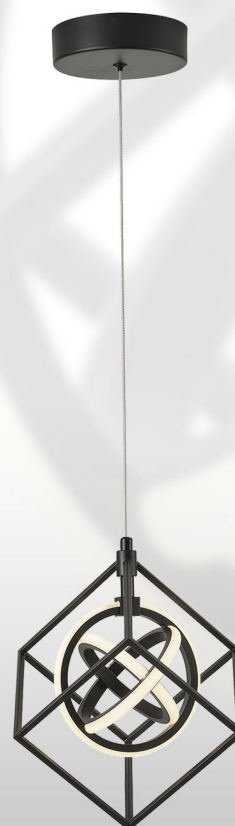

MU1011
10.25"D. x 10.5"BH.
(72"OAL)
15W LED
(Raw 1650lm; Del. 1039lm)