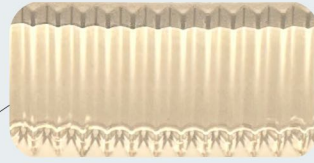

Reflections Collection

Bulb Type: LED
CRI: 80
Dimmable

Edge Close Up

AM335
23.5"D.
21W LED
(Raw 2100lm; Del. 550lm)
(Round mirror - Ripple LED edges)