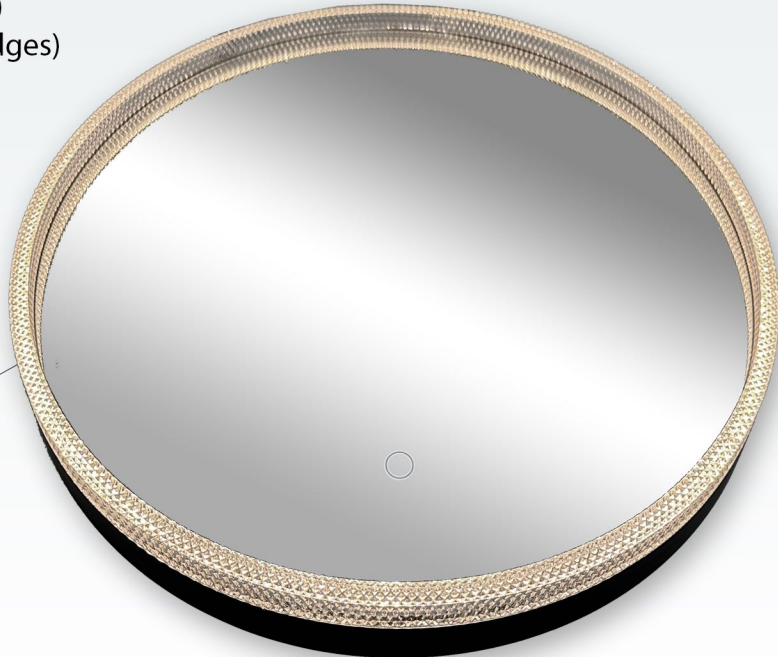

Linen Shade Close Up

AC11831BB
17"D. x 9.5"BH.
4 x 60 W.M.
*

AC11832BB
23.5"D. x 12"BH.
6 x 60 W.M.
*

* Rods included: 1x6" + 3x12"

Trilogy Collection

Finish: Polished Nickel & Black
Material: Metal
Bulb Type: LED

Copper-free mirror glass

For more information visit

www.artcraftlighting.com

AM328

23.5"L. x 31.5"H.

21W LED

(Raw 2100lm; Del. 950lm)

(Rectangular - LED inlay)

AM331

23.5"L. x 31.5"H.

32W LED

(Raw 3200lm; Del. 600lm)

(Rectangular - Rounded LED edges)

Reflections Collection

Bulb Type: LED
CRI: 80
Dimmable

Edge Close Up

AM335
23.5"D.
21W LED
(Raw 2100lm; Del. 550lm)
(Round mirror - Ripple LED edges)

Edge Close Up

AM340
23.5"D.
17W LED
(Raw 1700lm; Del. 1300lm)
(Crystalline trim - Matte black frame)

CRI 80 | 3000K | DIMMABLE
5 YR WARRANTY ON LED