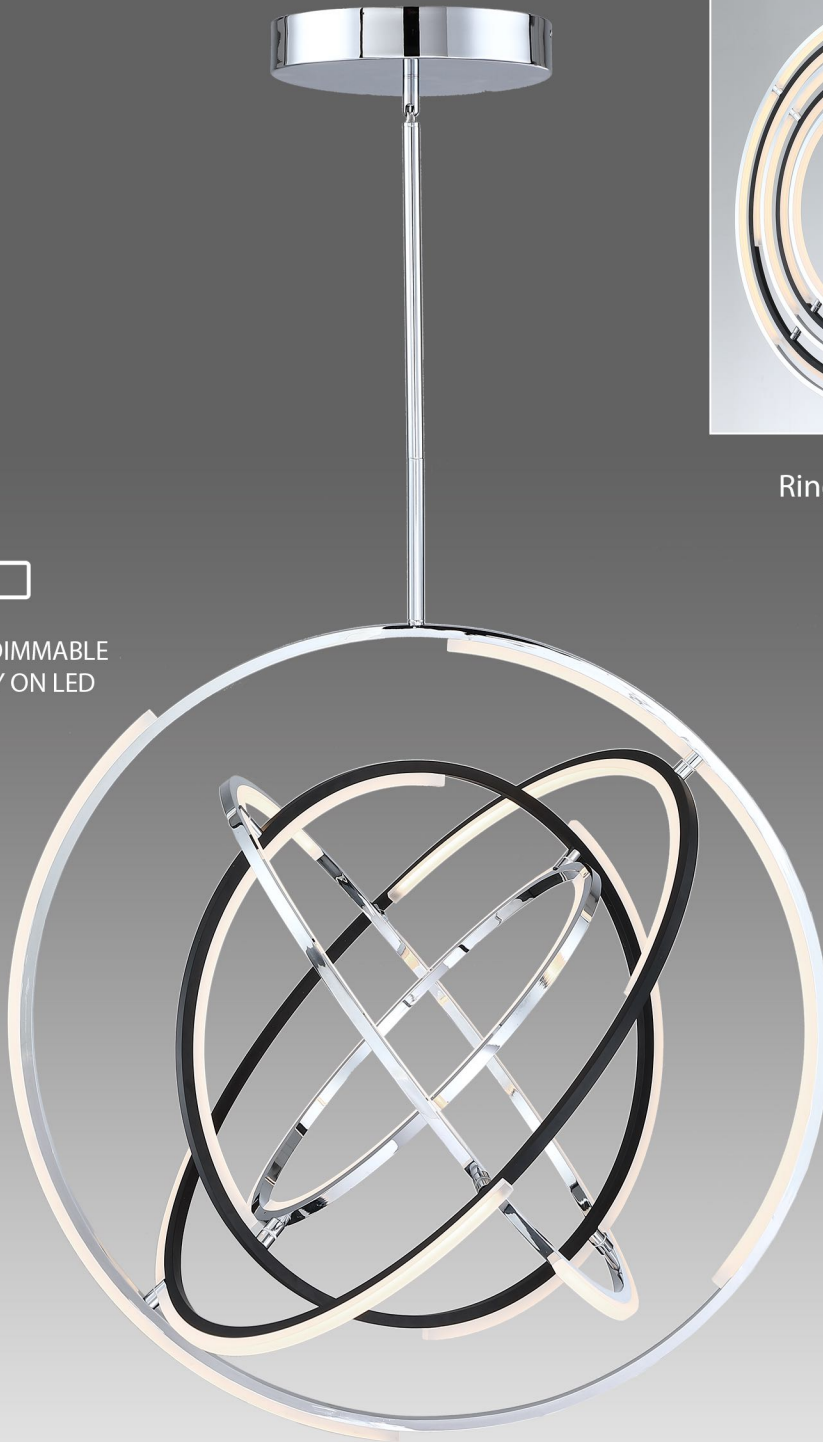

Linen Shade Close Up

AC11831BB
17"D. x 9.5"BH.
4 x 60 W.M.
*

AC11832BB
23.5"D. x 12"BH.
6 x 60 W.M.
*

* Rods included: 1x6" + 3x12"

Trilogy Collection

Finish: Polished Nickel & Black
Material: Metal
Bulb Type: LED

◀ AC6746PN

Beautiful LED illuminated orbs in polished nickel with black accents

Trilogy Collection

Finish: Polished Nickel & Black
Material: Metal
Bulb Type: LED

Rings Adjustable

LED

CRI 80 | 3000K | DIMMABLE
5 YR WARRANTY ON LED

KEVIN KRAEMER
DESIGNS

AC6746PN, BB
32"D. x 32"BH.
96W LED
(Raw 9600lm; Del. 5760)
(3*12"+ 1*6" Rods Included)

KEVIN KRAEMER
DESIGNS

AC6741PN, BB
24"D. x 24"BH.
72W LED
(Raw 7200lm; Del. 5040lm)
(3*12" + 1*6" Rods Included)

Finish: Black and Brass
Material: Metal
Bulb Type: LED

KEVIN KRAEMER
DESIGNS

Close Up Detail

AC6740BB, PN
17"D. x 17"BH.
50W LED
(Raw 5000lm; Del. 3500)
(3*12"+ 1*6" Rods Included)

AC6745BB, PN
15"D. x 17"H.
40W LED
(Raw 4000lm; Del. 2800lm)