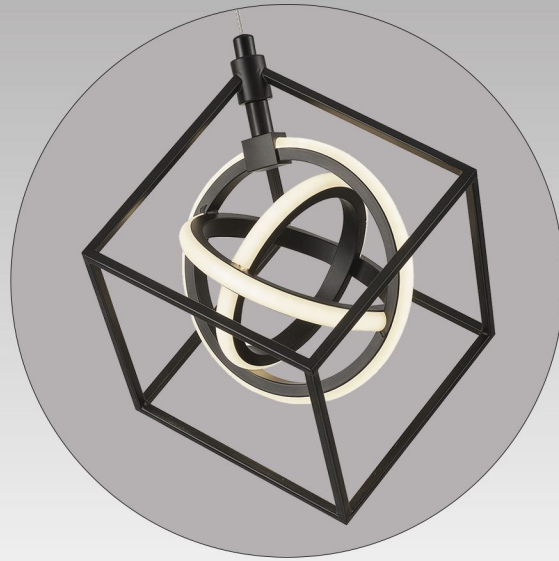

MU1012
10.25"W. x 44.5"L.
(72"OAL.)
40W LED
(Raw 4400lm; Del. 2314lm)

MU1011
10.25"D. x 10.5"BH.
(72"OAL)
15W LED
(Raw 1650lm; Del. 1039lm)

Tulip collection

Finish: Black
Bulb Type: LED

Close Up Detail

MU1013
24"D. (72" OAL.)
45W LED
(Raw 4950lm; Del. 2612lm)