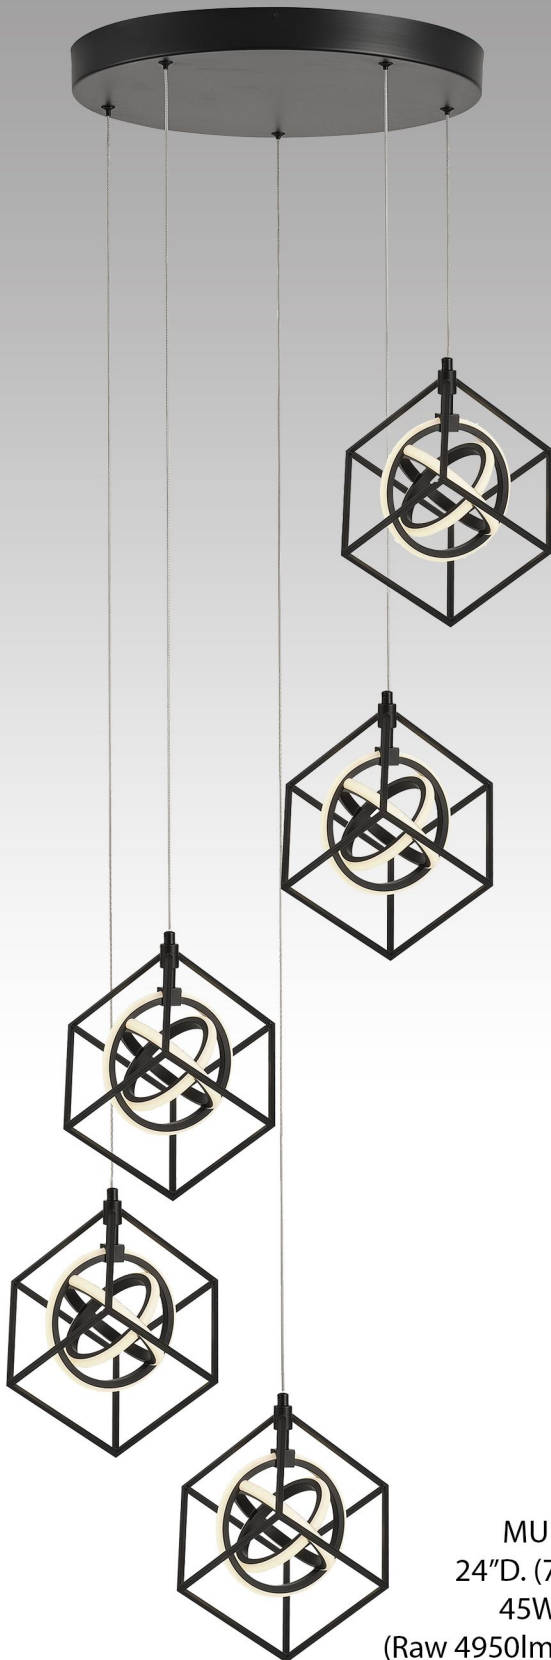

Tulip collection

Finish: Black
Bulb Type: LED

Close Up Detail

MU1013
24"D. (72" OAL.)
45W LED
(Raw 4950lm; Del. 2612lm)