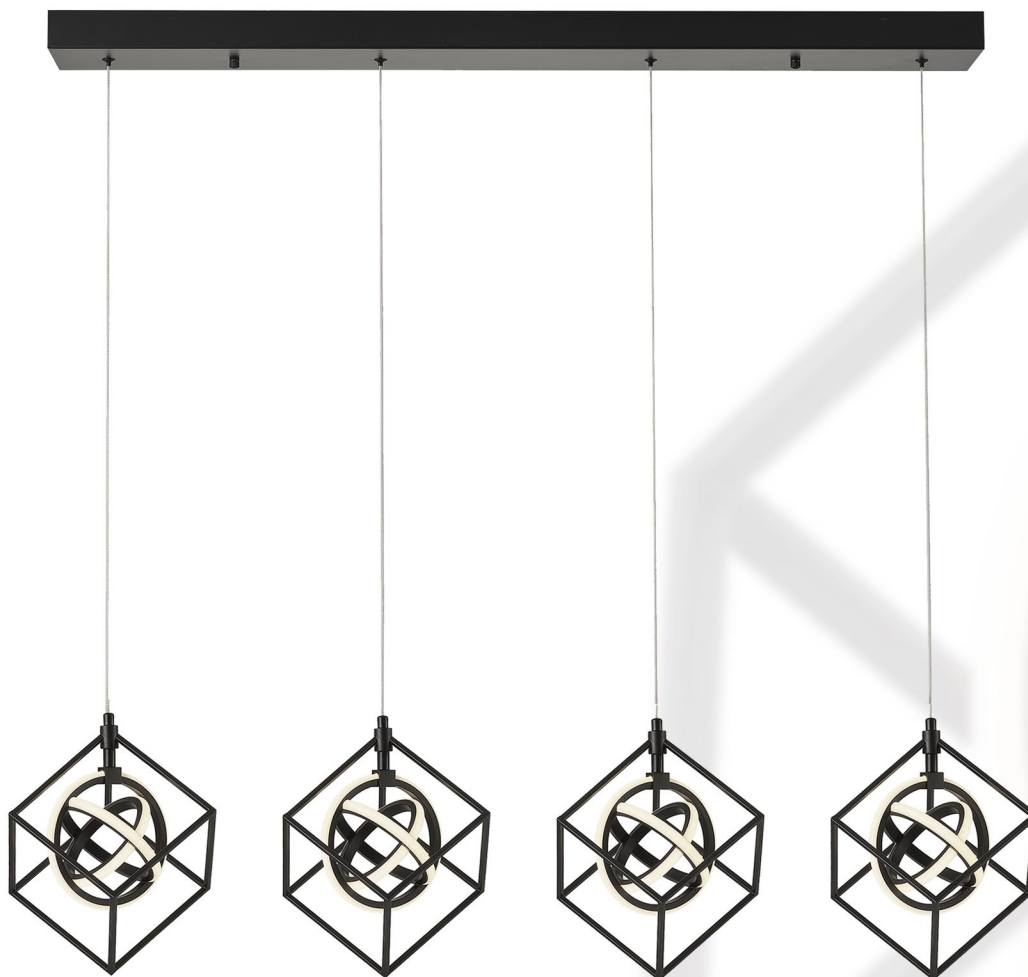

CRI 80 | 3000K | DIMMABLE
5 YR WARRANTY ON LED

MU1012
10.25"W. x 44.5"L.
(72"OAL.)
40W LED
(Raw 4400lm; Del. 2314lm)